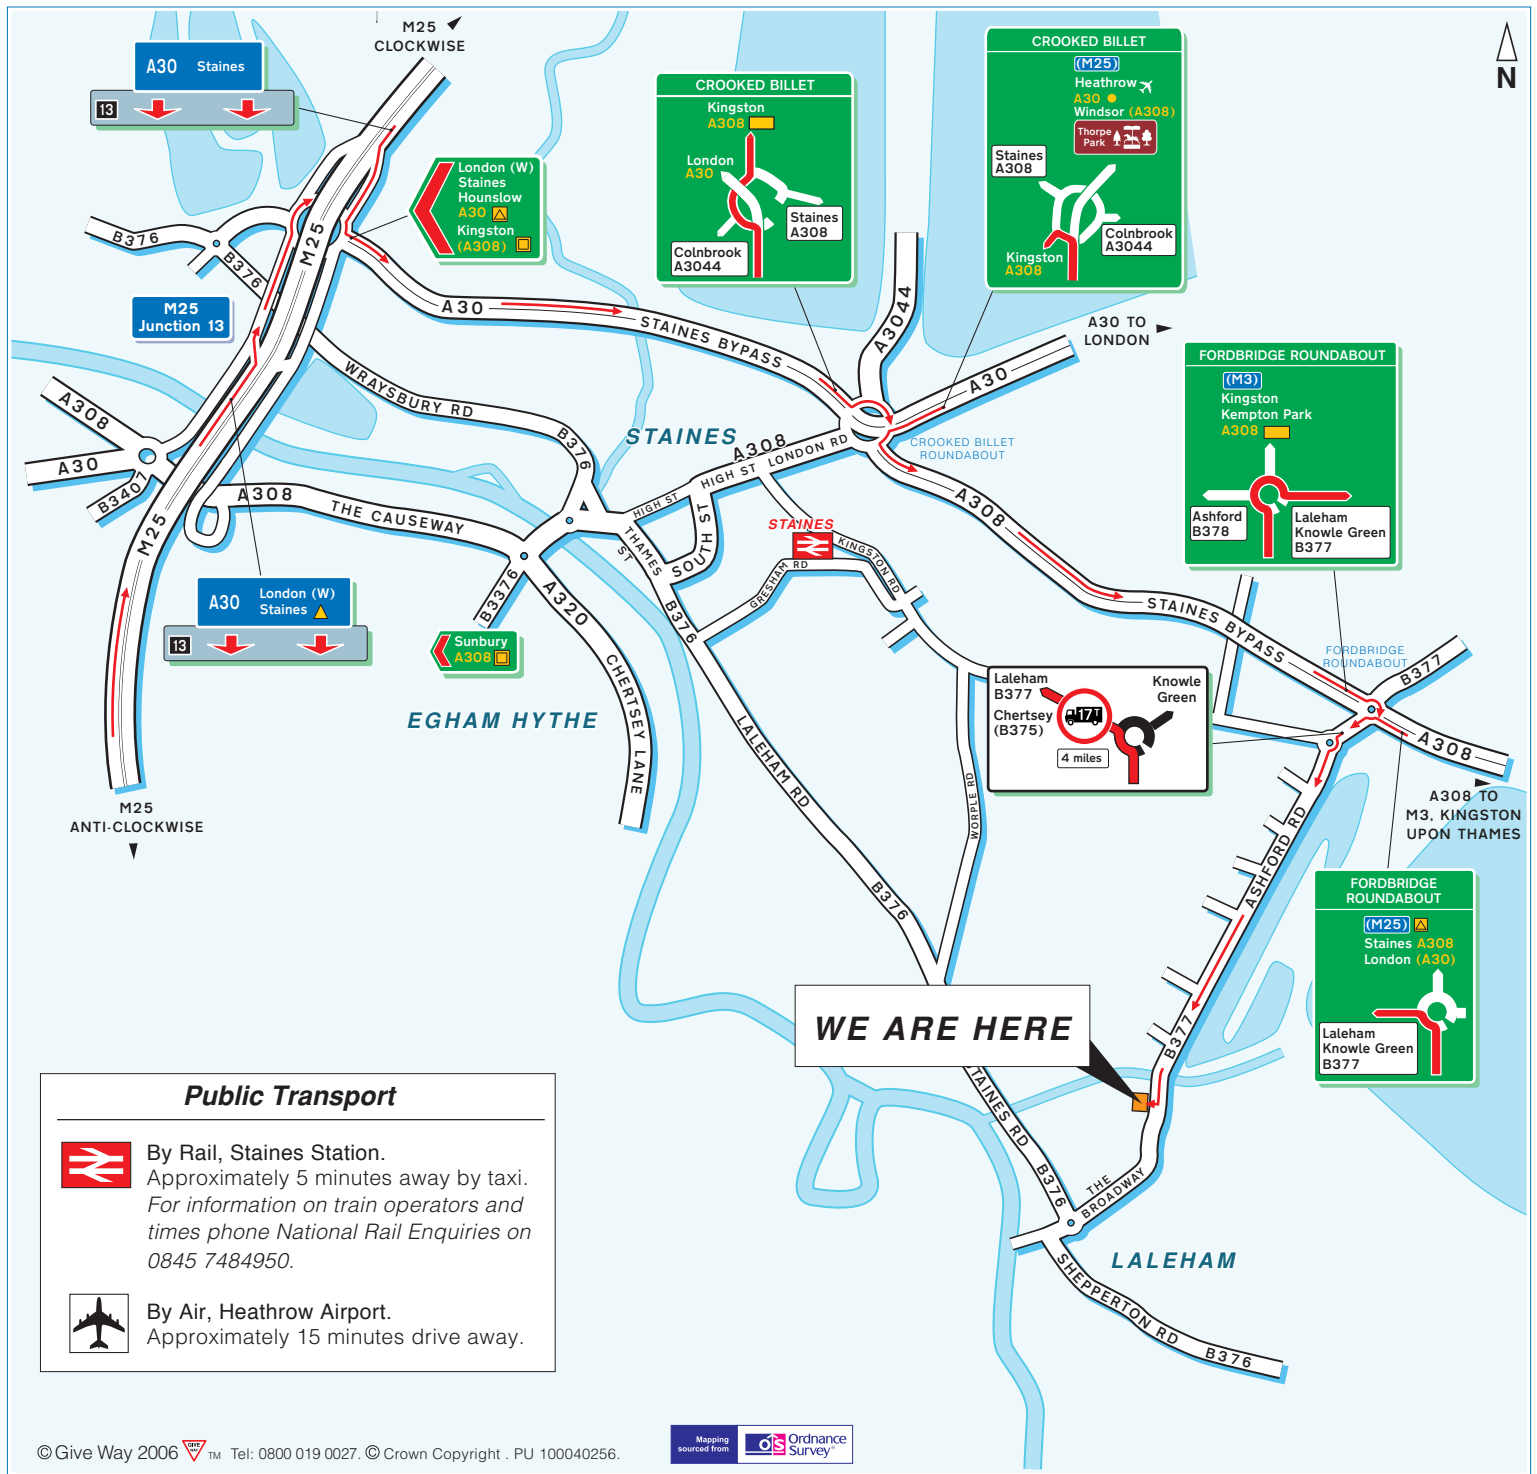

# Bella Vista

A TASTE of ITALY

Bella Vista Restaurant  
99 Ashford Road, Laleham  
Staines, Middlesex, TW18 1RX

01784 457533

'Fine Italian Dining'

www.thebellavista.co.uk

**Public Transport**

 By Rail, Staines Station.  
Approximately 5 minutes away by taxi.  
For information on train operators and times phone National Rail Enquiries on 0845 7484950.

 By Air, Heathrow Airport.  
Approximately 15 minutes drive away.